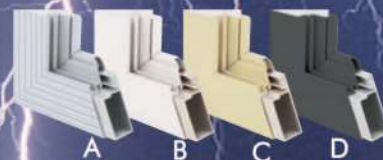

Color Options

A-Mill; B-White;
C-Beige; D-Bronze

Due to slight paint variations, the colors represented here may differ from the actual door color.

Consult dealer for actual paint chip.

Falcon Door & Window reserves the right to modify any model shown within this brochure.

Storm products are not intended for water tight applications

F700 SERIES